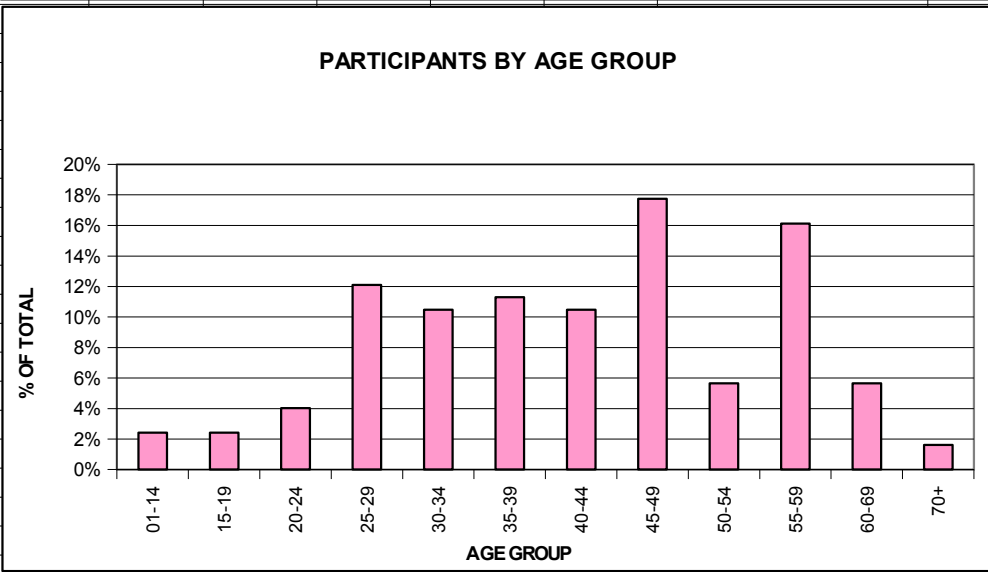

**RACE STATISTICS-- Womens Distance Festival (Albuquerque, New Mexico)**

July 13, 2008

5.0 Kilometers

<b>OVERALL:</b>	
PARTICIPANTS	0
AVERAGE TIME	0:00
AVERAGE PACE	:00
FASTEST TIME	:20:45
FASTEST PACE	6:40.7

<b>AGE STATISTICS:</b>	
AVERAGE	42
YOUNGEST	10
MOST SENIOR	85
MOST COMMON AGE	38

PARTICIPANTS:	FEMALE	
01-14	3	2%
15-19	3	2%
20-24	5	4%
25-29	15	12%
30-34	13	10%
35-39	14	11%
40-44	13	10%
45-49	22	18%
50-54	7	6%
55-59	20	16%
60-69	7	6%
70+	2	2%
	124	100%